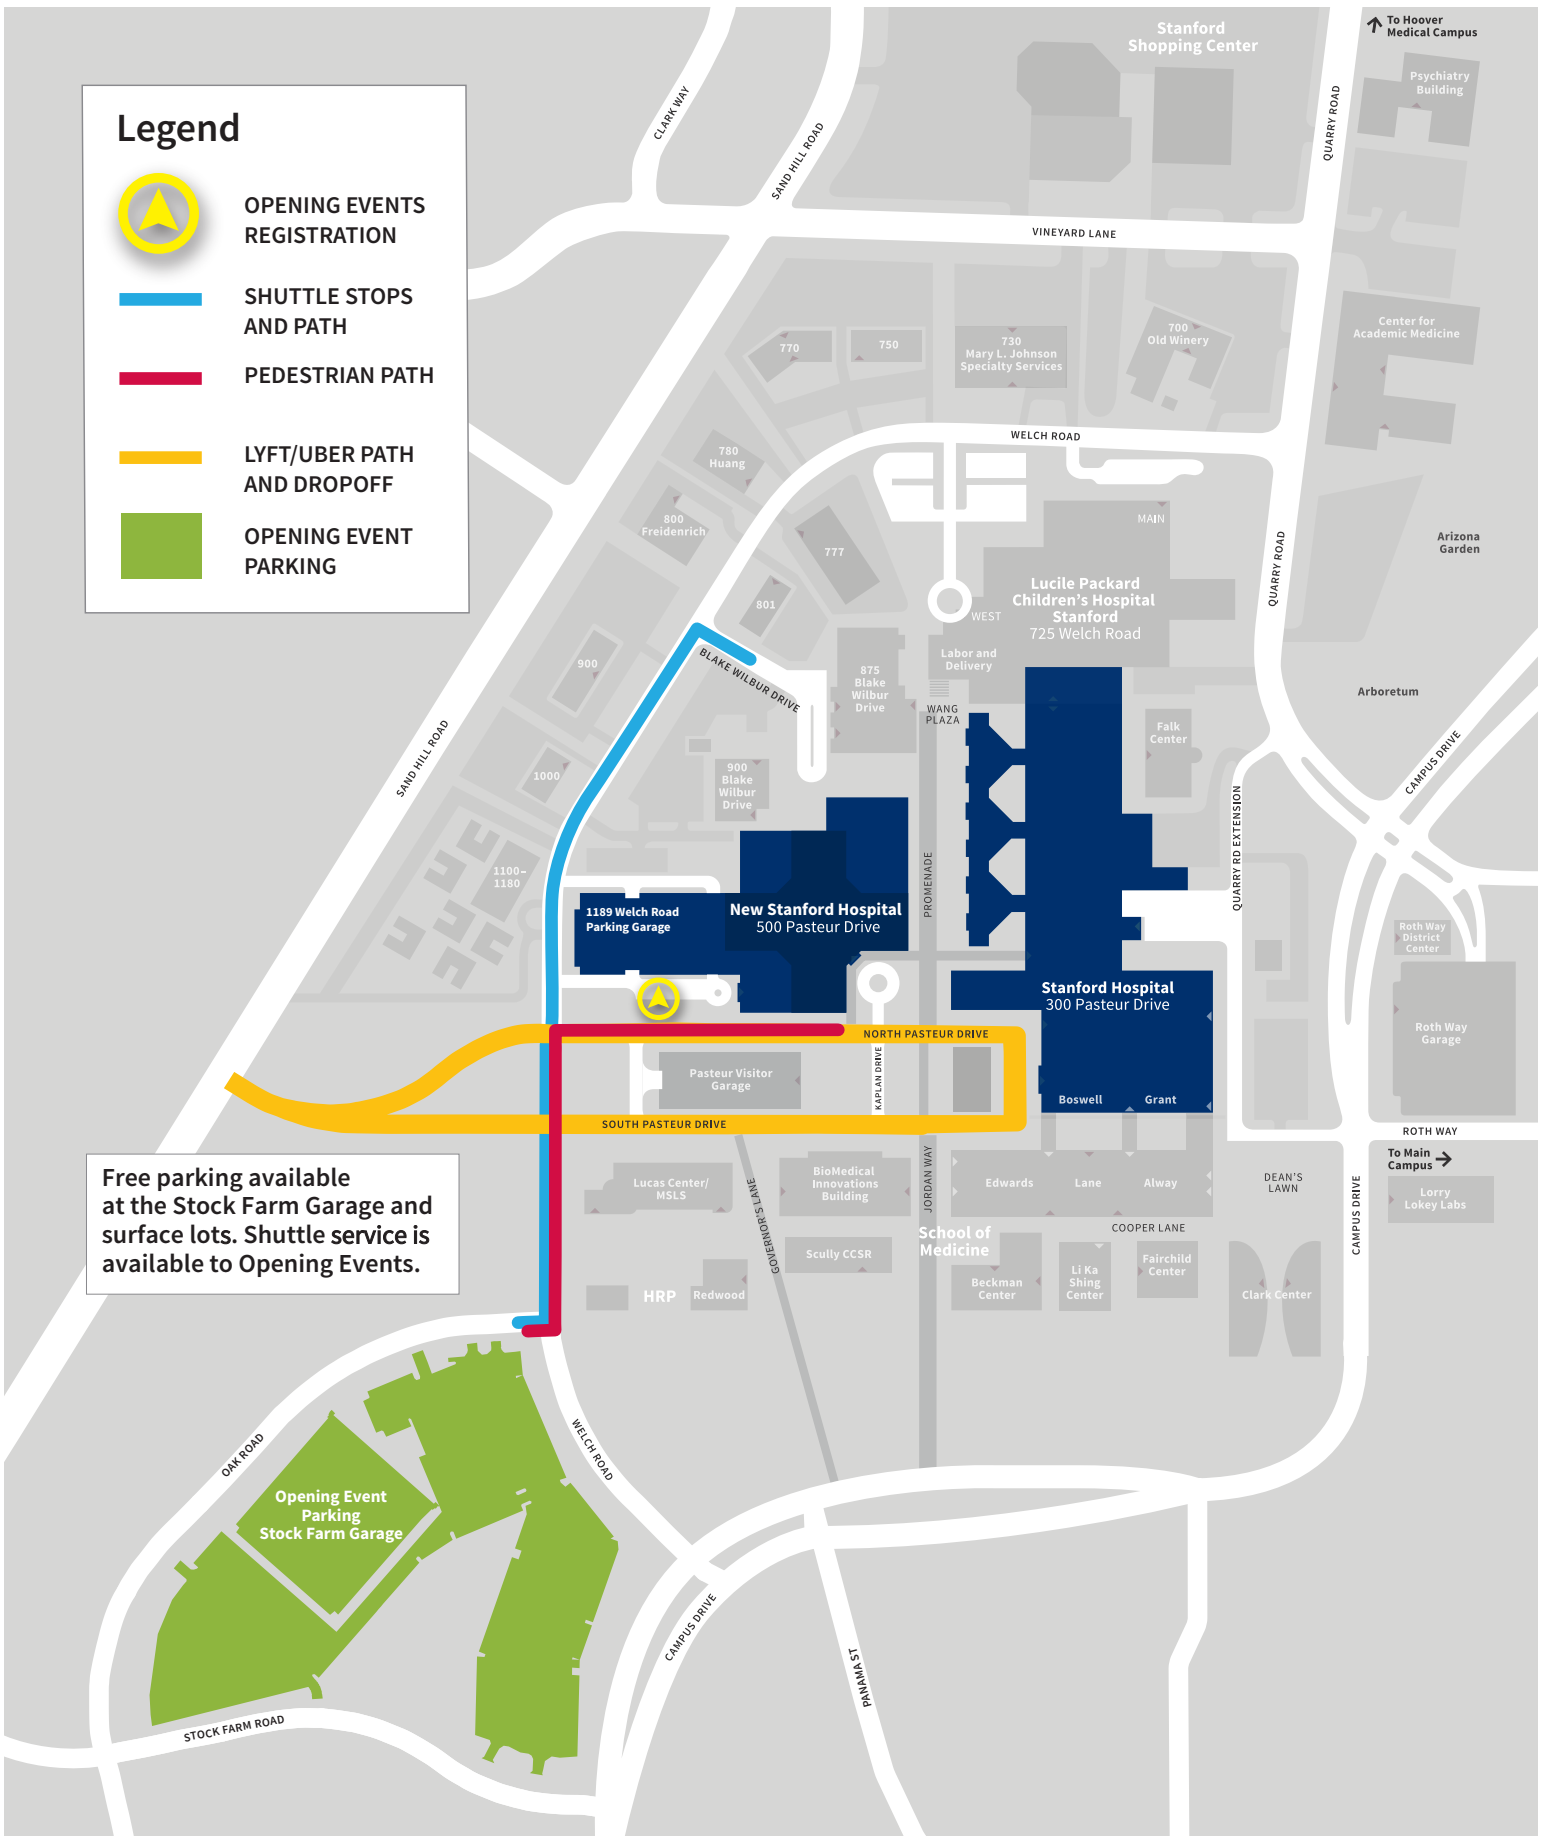

# New Stanford Hospital

## OPENING EVENTS

COME & SEE  
**YOUR**  
NEW HOSPITAL  
AT 500 PASTEUR DRIVE

**Legend**

-  OPENING EVENTS REGISTRATION
-  SHUTTLE STOPS AND PATH
-  PEDESTRIAN PATH
-  LYFT/UBER PATH AND DROPOFF
-  OPENING EVENT PARKING

Free parking available at the Stock Farm Garage and surface lots. Shuttle service is available to Opening Events.